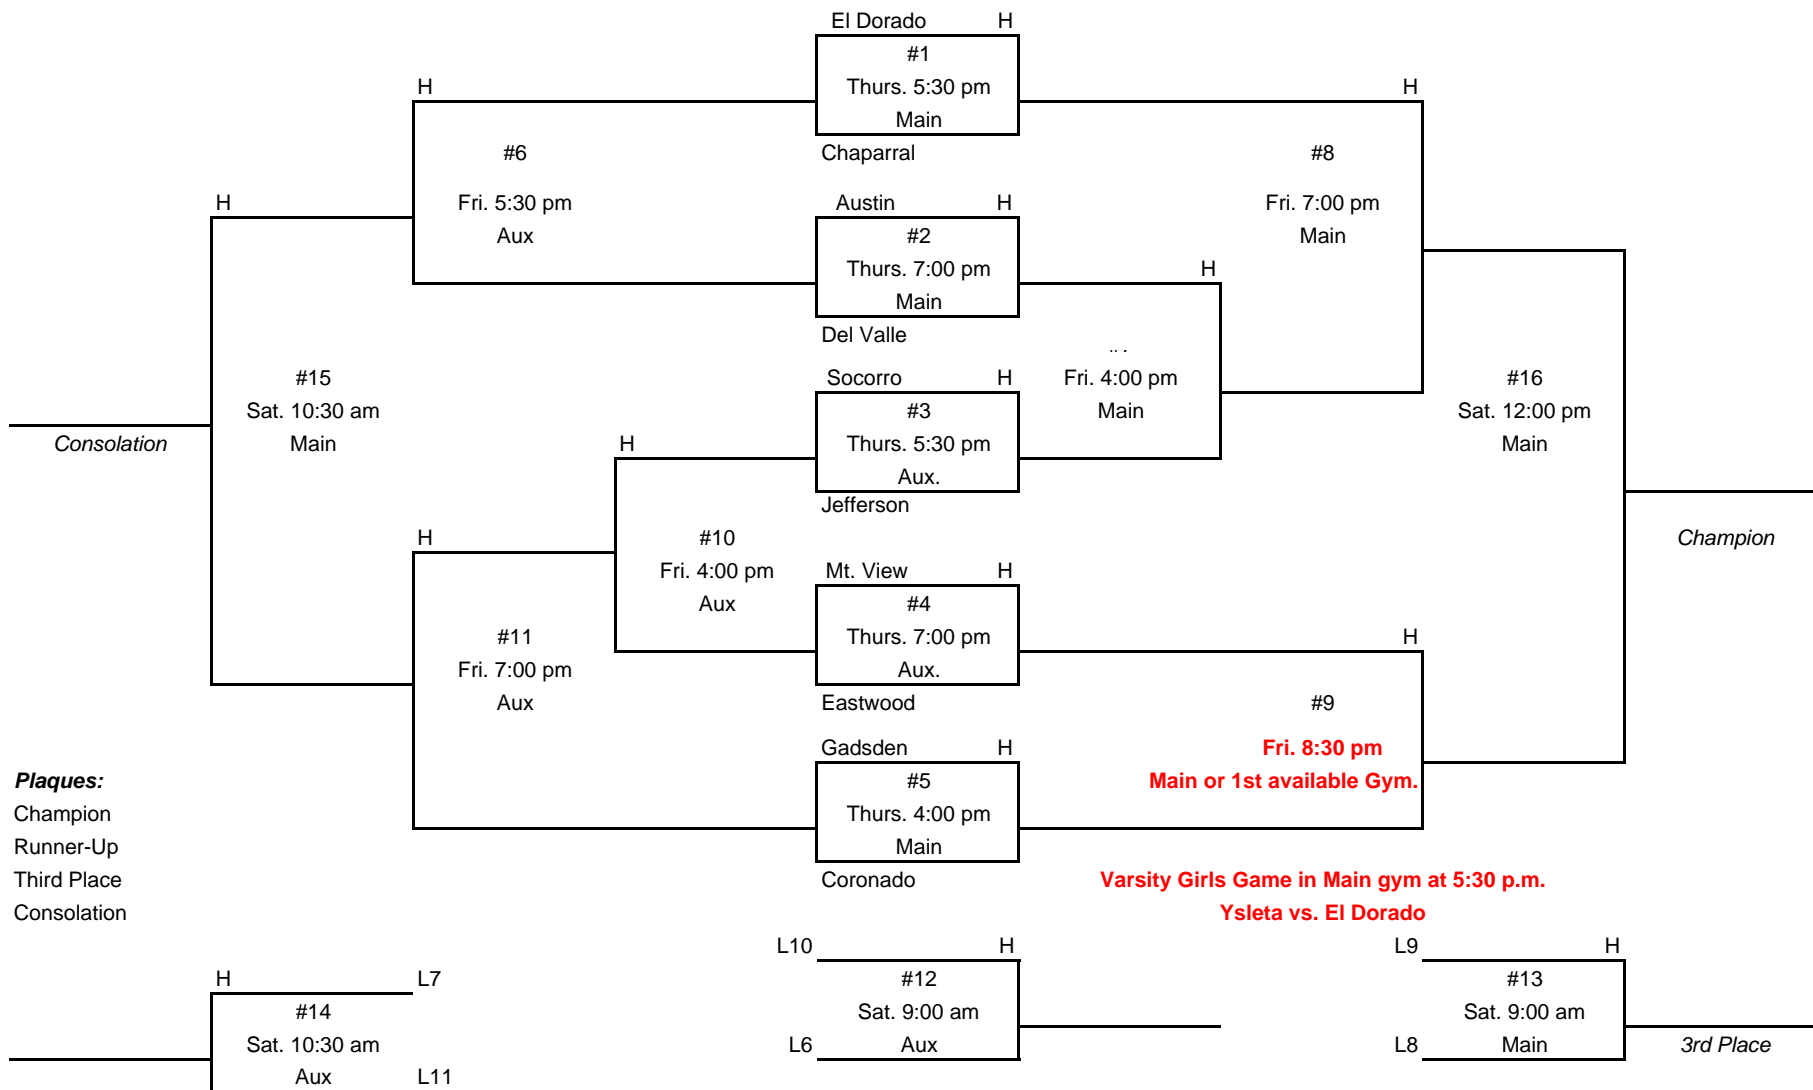

Socorro Independent School District
Department of Athletics

Revised: Oct. 19, 2009

Paula Gonzalez
Athletic Director

El Dorado 9th Boys Basketball Tournament
November 19, 20 & 21, 2009

Plaques:
Champion
Runner-Up
Third Place
Consolation

Varsity Girls Game in Main gym at 5:30 p.m.
Ysleta vs. El Dorado

H-Home Team: Light Jersey
V-Visitor Team: Dark Jersey