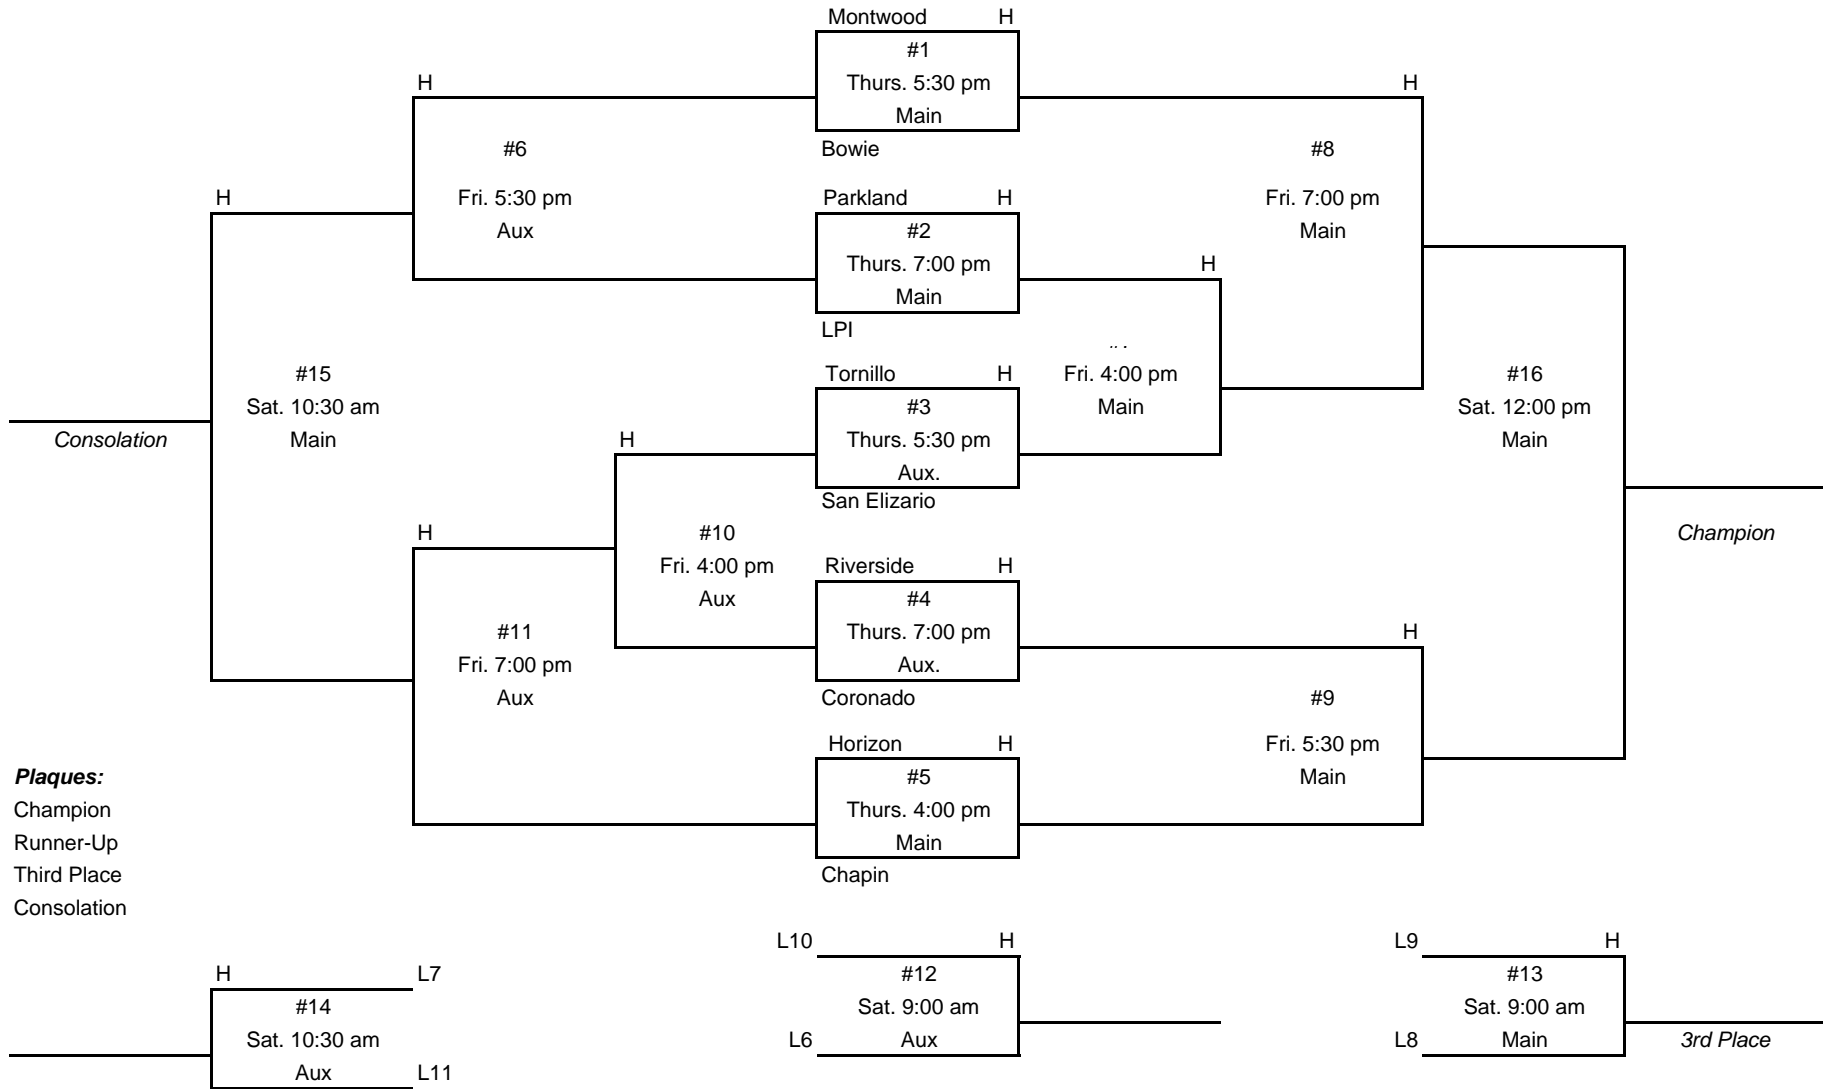

Socorro Independent School District
Department of Athletics

DRAFT: Sept. 9, 2009
Paula Gonzalez
Athletic Director

Montwood JV Girls Basketball Tournament
November 12, 13 & 14, 2009

Plaques:
Champion
Runner-Up
Third Place
Consolation

H-Home Team: Light Jersey
V-Visitor Team: Dark Jersey