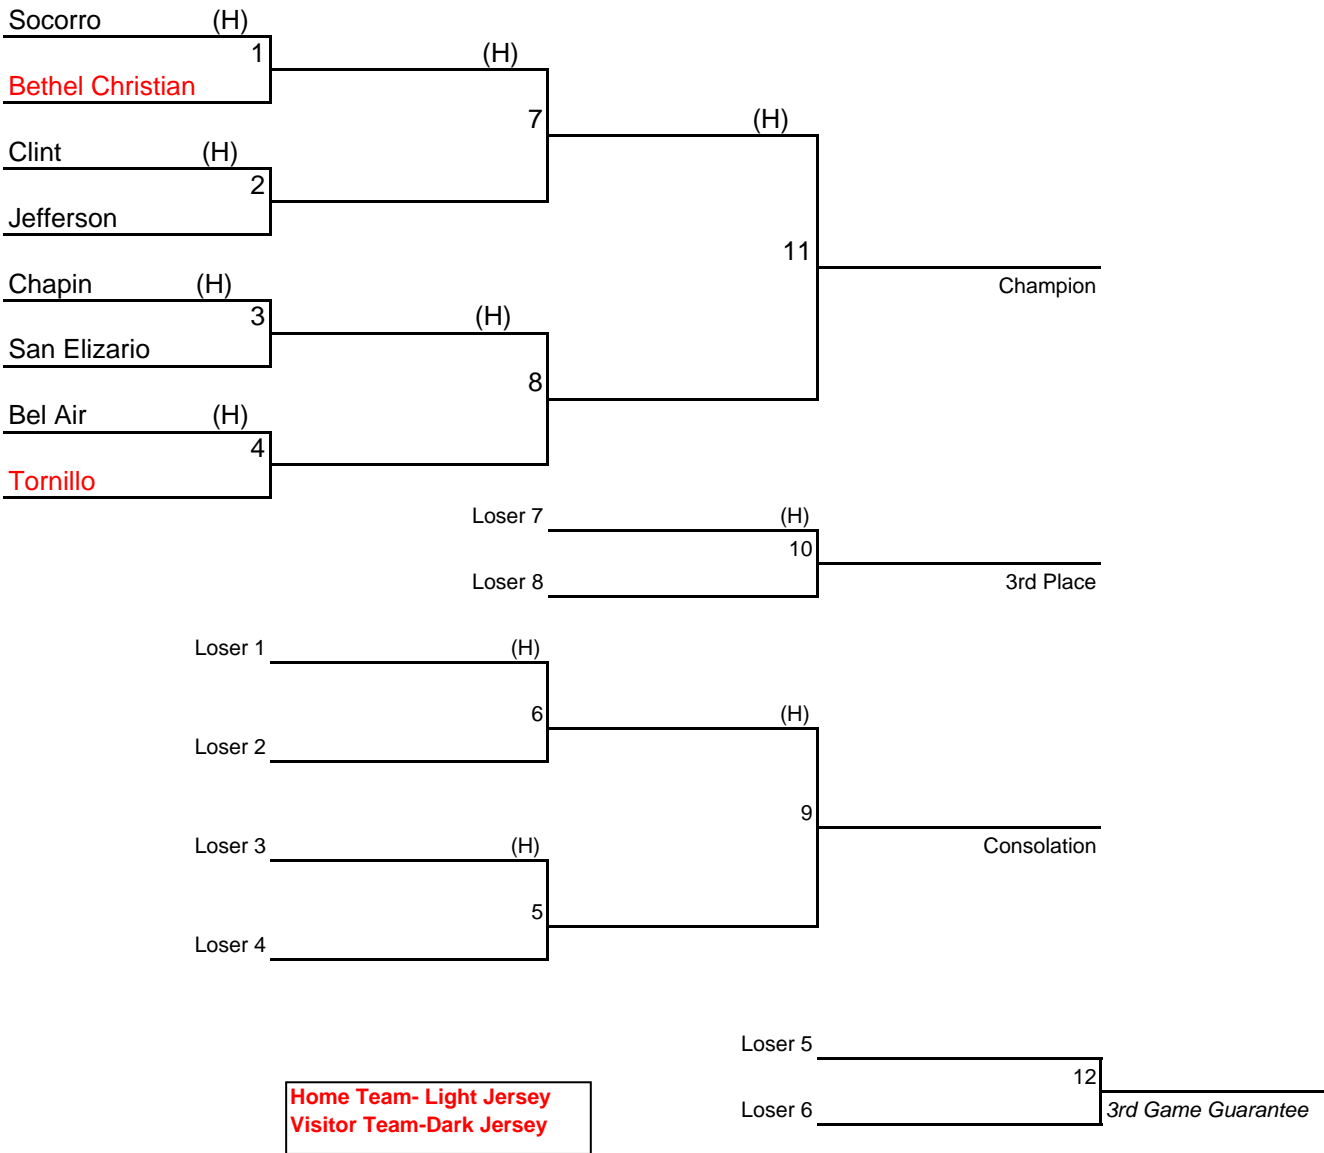

Socorro JV Boys Basketball Tournament Dec. 10, 11 & 12, 2009

Thursday, Dec. 10	Main Gym	Auxillary Gym
5:30 PM	Game 1	Game 2
7:00 PM	Game 3	Game 4
Friday, Dec. 11	Main Gym	Auxillary Gym
5:30 PM	Game 7	Game 5
7:00 PM	Game 8	Game 6
Saturday, Dec. 12	Main Gym	Auxillary Gym
9:00 AM	Game 10	Game 12
10:30 AM	Game 11	Game 9

Plaques:
Champion
Runner-Up
Third Place
Consolation

Revised: Dec. 2, 2009
Paula Gonzalez
Athletic Director