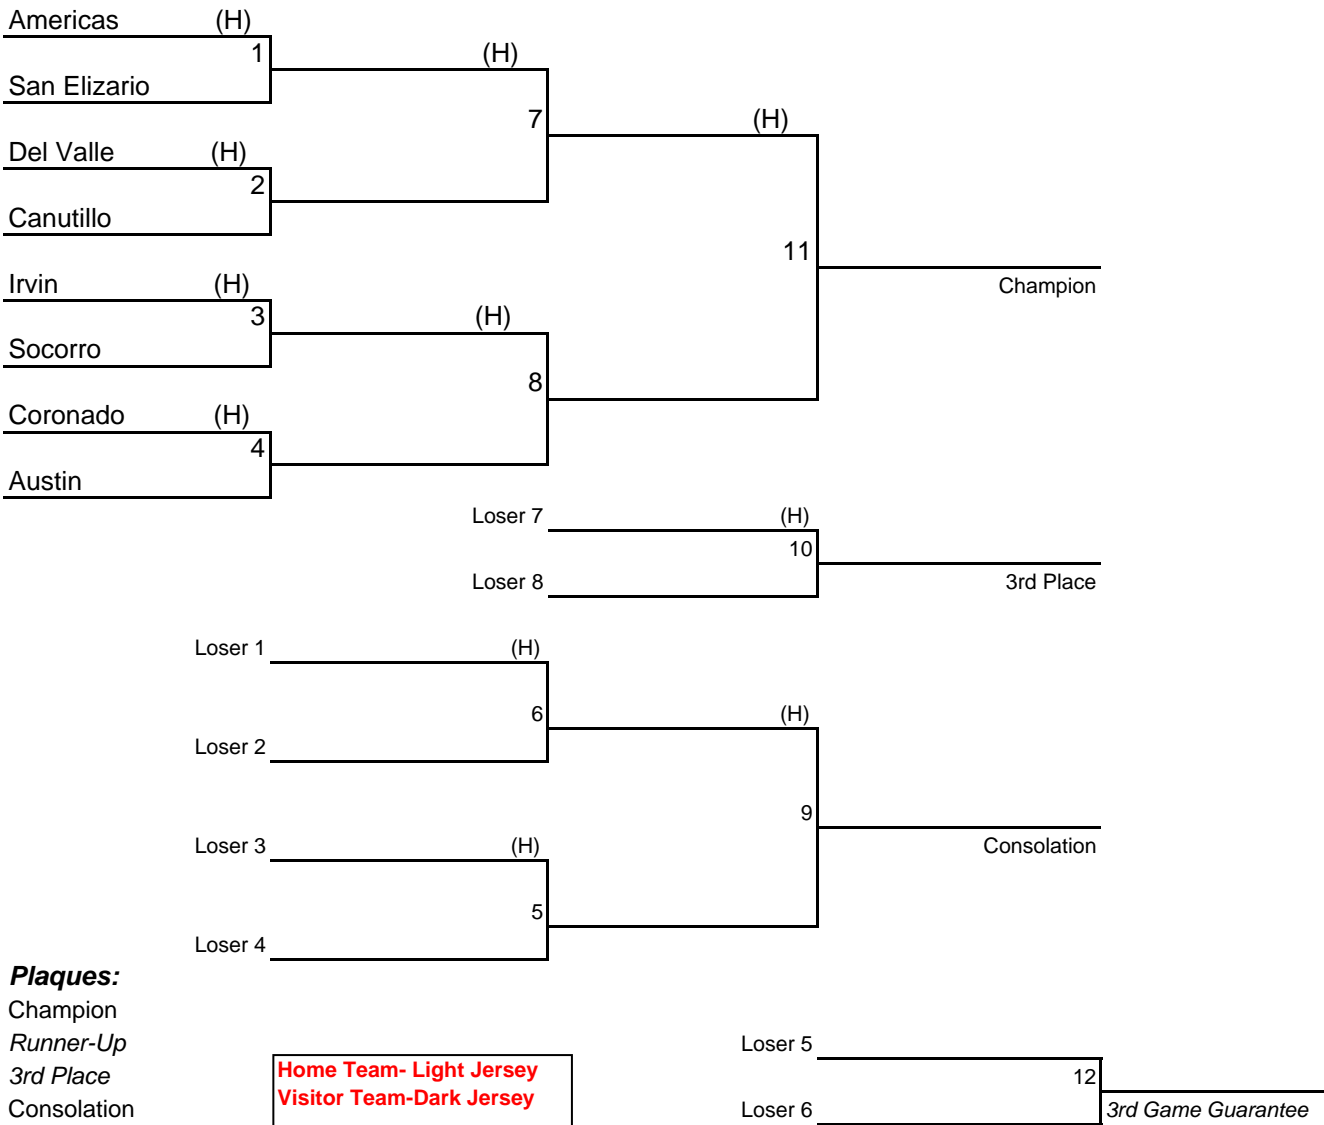

# Americas Varsity Boys Basketball Tournament Nov. 19, 20 & 21, 2009

Thursday, Nov. 19	Main Gym	Auxillary Gym
5:30 PM	Game 1	Game 2
7:00 PM	Game 3	Game 4
Friday, Nov. 20	Main Gym	Auxillary Gym
5:30 PM	Game 7	Game 5
7:00 PM	Game 8	Game 6
Saturday, Nov. 21	Main Gym	Auxillary Gym
9:00 AM	Game 10	Game 12
10:30 AM	Game 11	Game 9