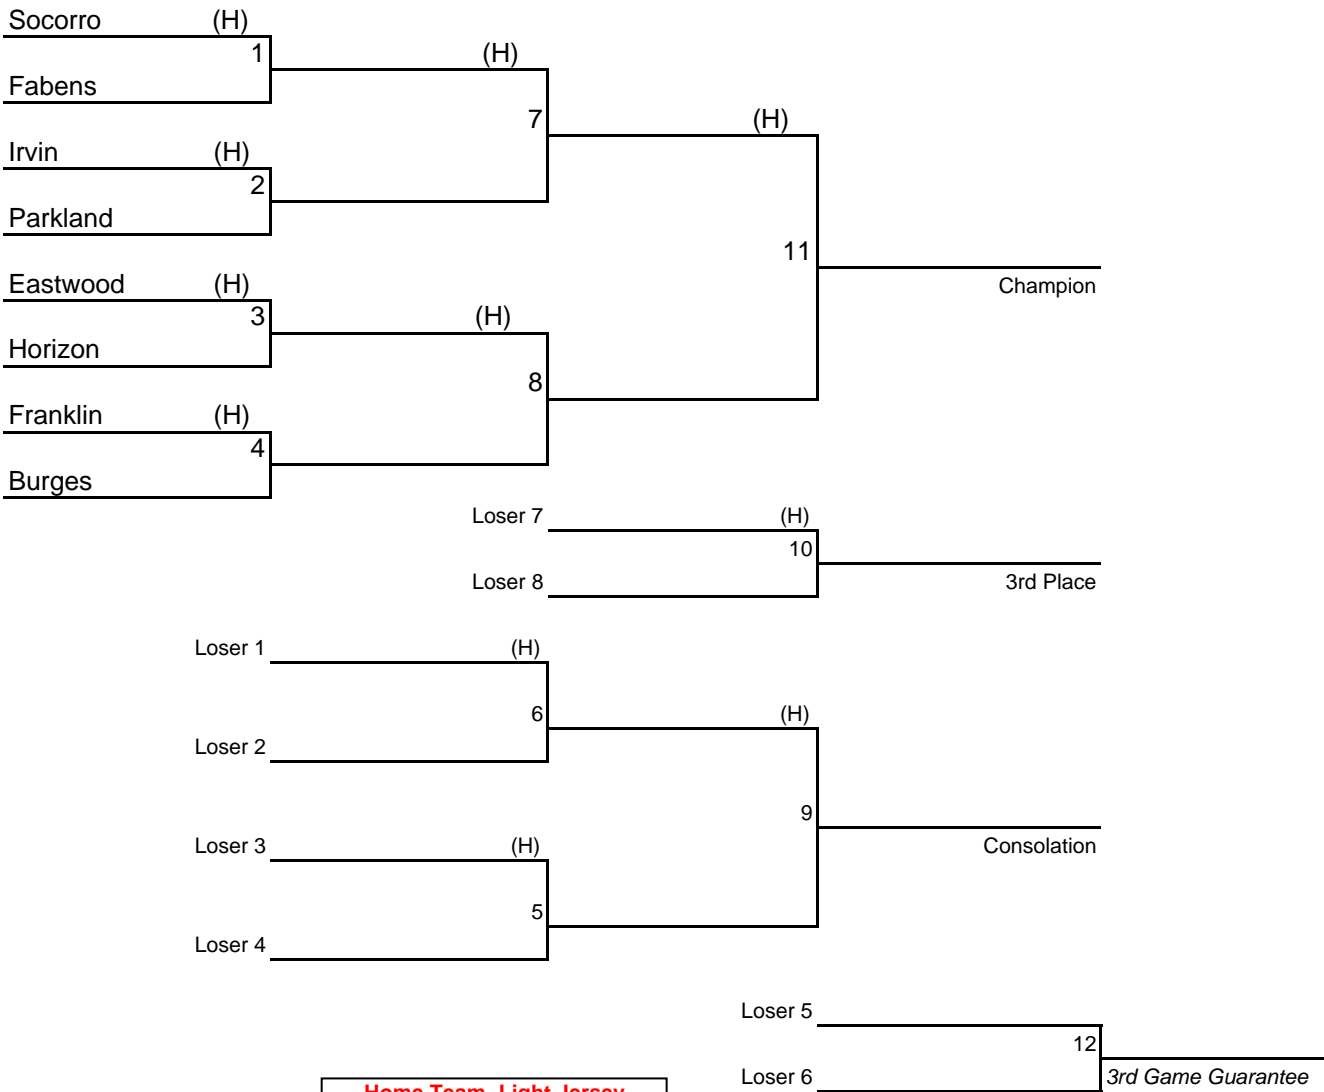

Socorro 9th Girls Basketball Tournament Nov. 12, 13 & 14, 2009

Thursday, Nov. 12	Main Gym	Auxillary Gym
5:30 PM	Game 1	Game 2
7:00 PM	Game 3	Game 4
Friday, Nov. 13	Main Gym	Auxillary Gym
5:30 PM	Game 7	Game 5
7:00 PM	Game 8	Game 6
Saturday, Nov. 14	Main Gym	Auxillary Gym
9:00 AM	Game 10	Game 12
10:30 AM	Game 11	Game 9

Plaques:
Champion
Runner-Up
Third Place
Consolation

**Home Team- Light Jersey
Visitor Team-Dark Jersey**

**DRAFT: Sept. 9, 2009
Paula Gonzalez
Athletic Director**