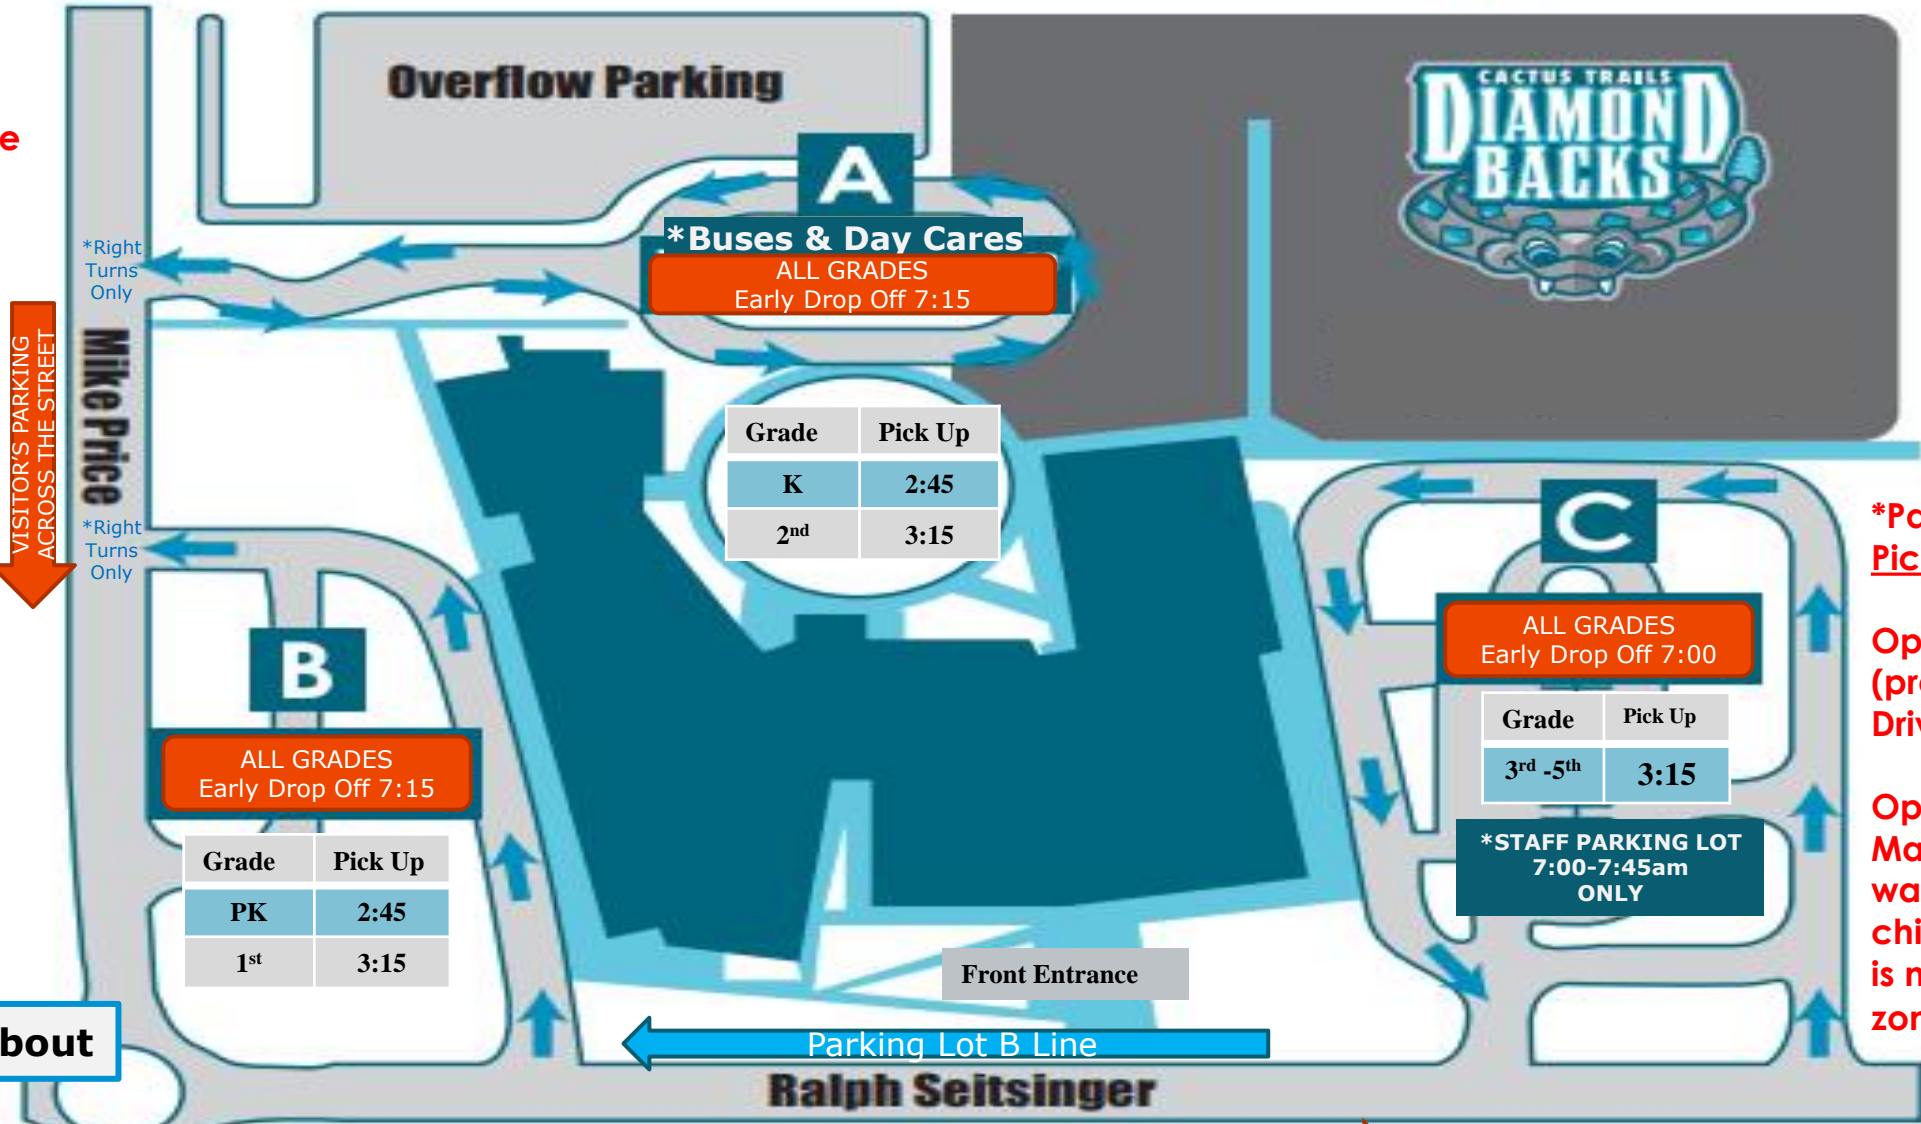

# CACTUS TRAILS ELEMENTARY SCHOOL - DROP-OFF/PICK-UP

\*All scholars may be **dropped off** in **ANY** parking lot. However, **pick-ups** must be in designated parking lot.

\*Siblings with **SAME** dismissal times may be picked up in youngest child's dismissal area.

| Grade           | Pick Up |
|-----------------|---------|
| PK              | 2:45    |
| 1 <sup>st</sup> | 3:15    |

ALL GRADES  
Early Drop Off 7:00

| Grade                            | Pick Up |
|----------------------------------|---------|
| 3 <sup>rd</sup> -5 <sup>th</sup> | 3:15    |

\*STAFF PARKING LOT  
7:00-7:45am  
ONLY

\*Parking Lot C ONLY  
Pick-Up Options:

Option 1:  
(preferred)  
Drive-Up Zone

Option 2:  
May park but must walk to pick up your child (parking area is not a drive-up zone)

Roundabout

VISITOR'S PARKING  
ACROSS THE STREET