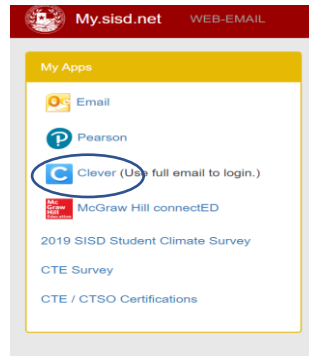

# CLEVER

You can access CLEVER by clicking on the preinstalled app on your school laptop.

**Or** If you don't have the app you can also access by logging in to your SISD Account by using the **MySISD** link on the SISD or School website. Once Logged in to your account go to **My Apps** to open **CLEVER**

Whether using the app or mySISD always log in with **Active Directory**

**CLEVER** offers a variety of apps and links including Study Island, Nearpod, Springboard, etc.,

Do keep in mind that although many of those applications will open directly some will require additional logging and password.