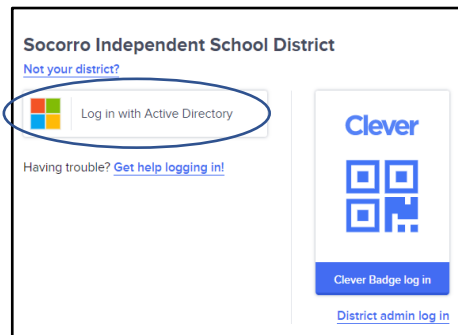

Whether using the app or mySISD always log in with **Active Directory**