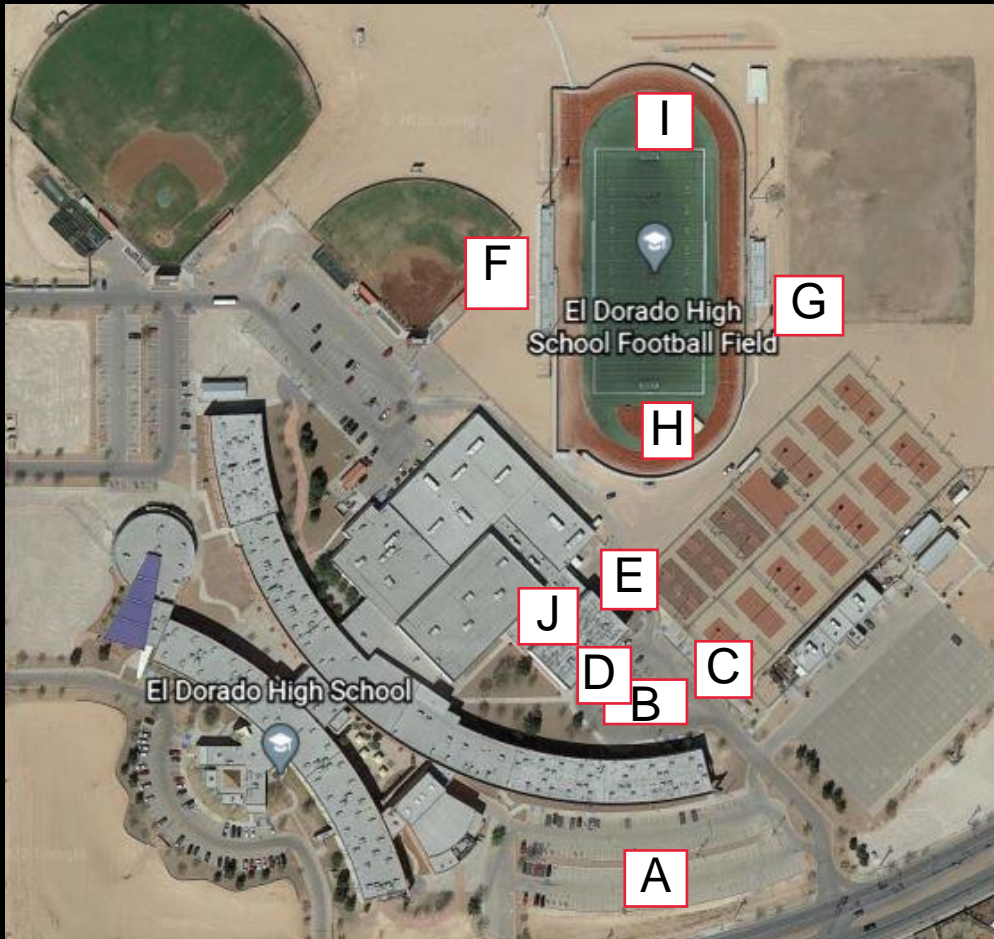

EL DORADO HIGH SCHOOL AZTEC ATHLETICS

EL DORADO HIGH SCHOOL MAP For Sub-Varsity & Middle School Football Games

- A. Visitor Parking
- B. Visitor / Bus Parking
- C. Home Team Drop Off Area / Disinfecting Area
- D. Visiting Team Drip Off Area / Disinfecting Area
- E. Entrance into Stadium
- F. Home Team Bleachers
- G. Visiting Team Bleachers
- H. Home Team Endzone for Halftime
- I. Visiting Team Endzone for Halftime
- J. Restroom Facilities