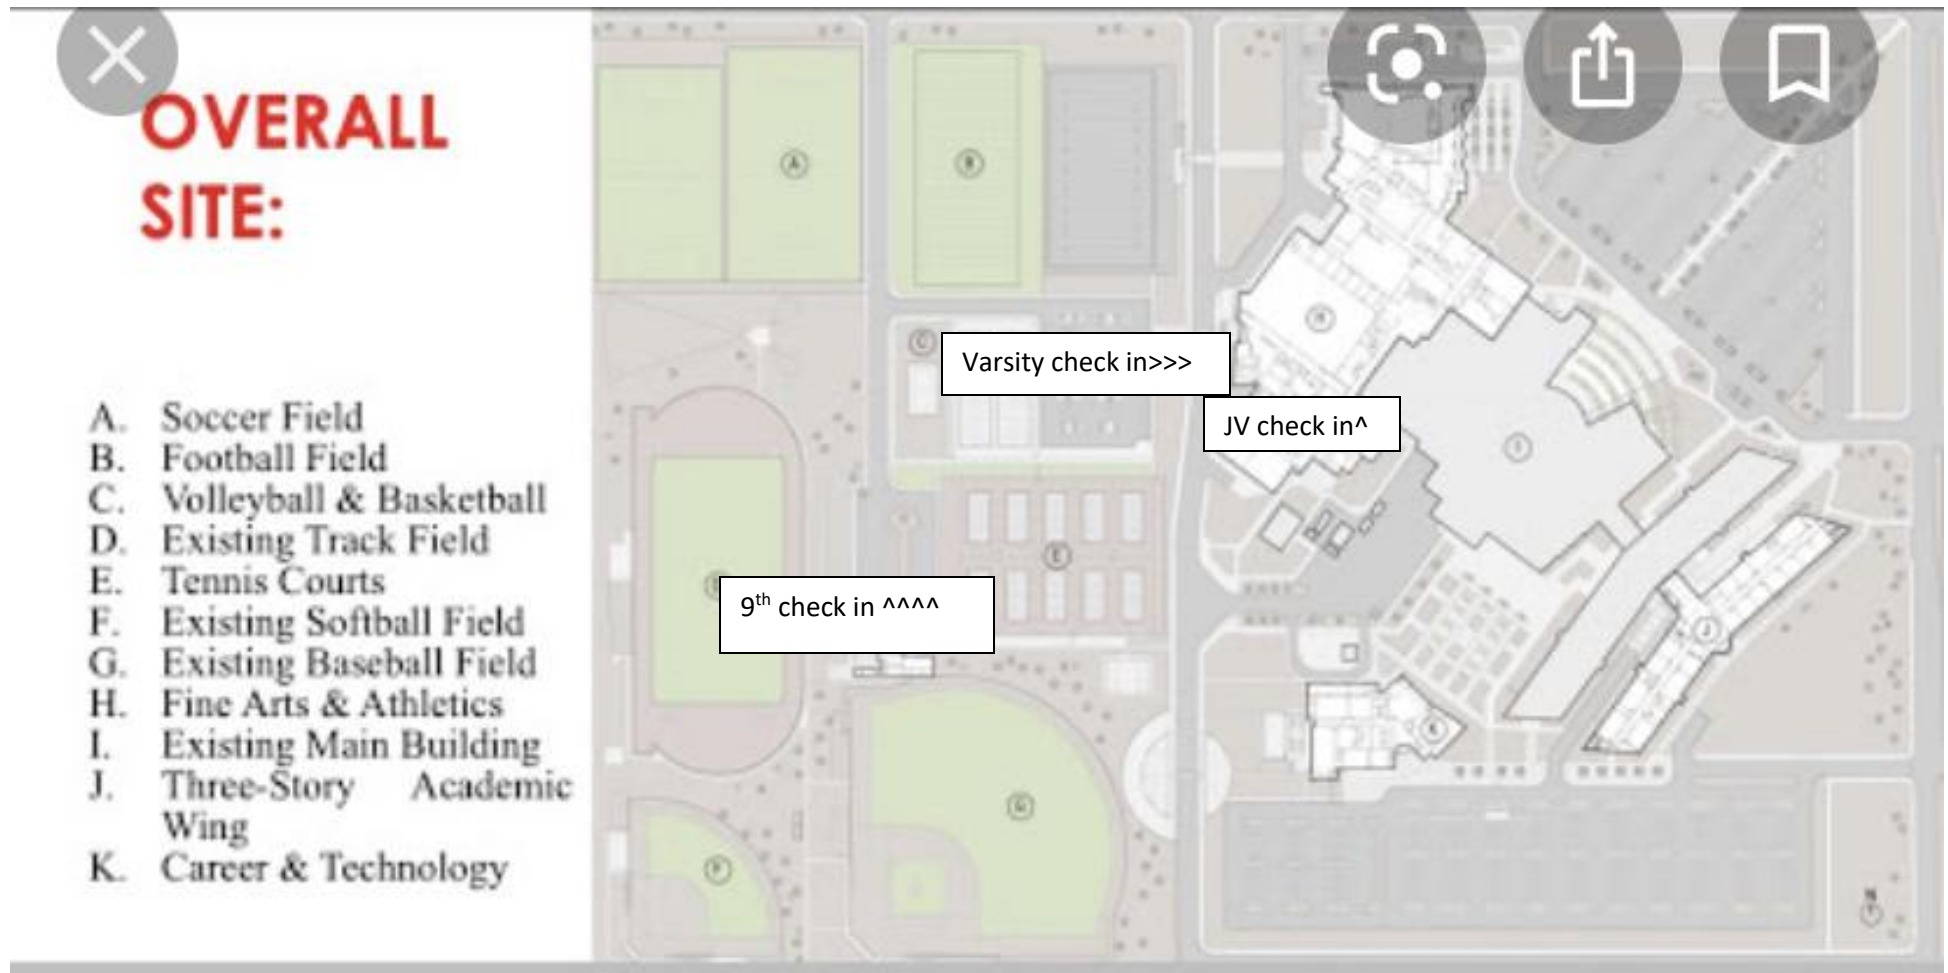

NO CARS ALLOWED IN THE ATHLETIC AREA PARKING LOTS! PARENT PICK UP WILL BE ON PEBBLE HILLS BLVD

*No cars allowed in the stadium or gym parking lots. Drop off may be made at Pebble Hills BLVD. Pick ups will be on Pebble Hills BLVD. Students may only park in student parking lot. Buses drop off outside the main gym area.*

Freshmen check is at the concession stand.

JV check in is at the JV locker room outside.

Varsity check in is outside of the weight room and outside the varsity locker room.