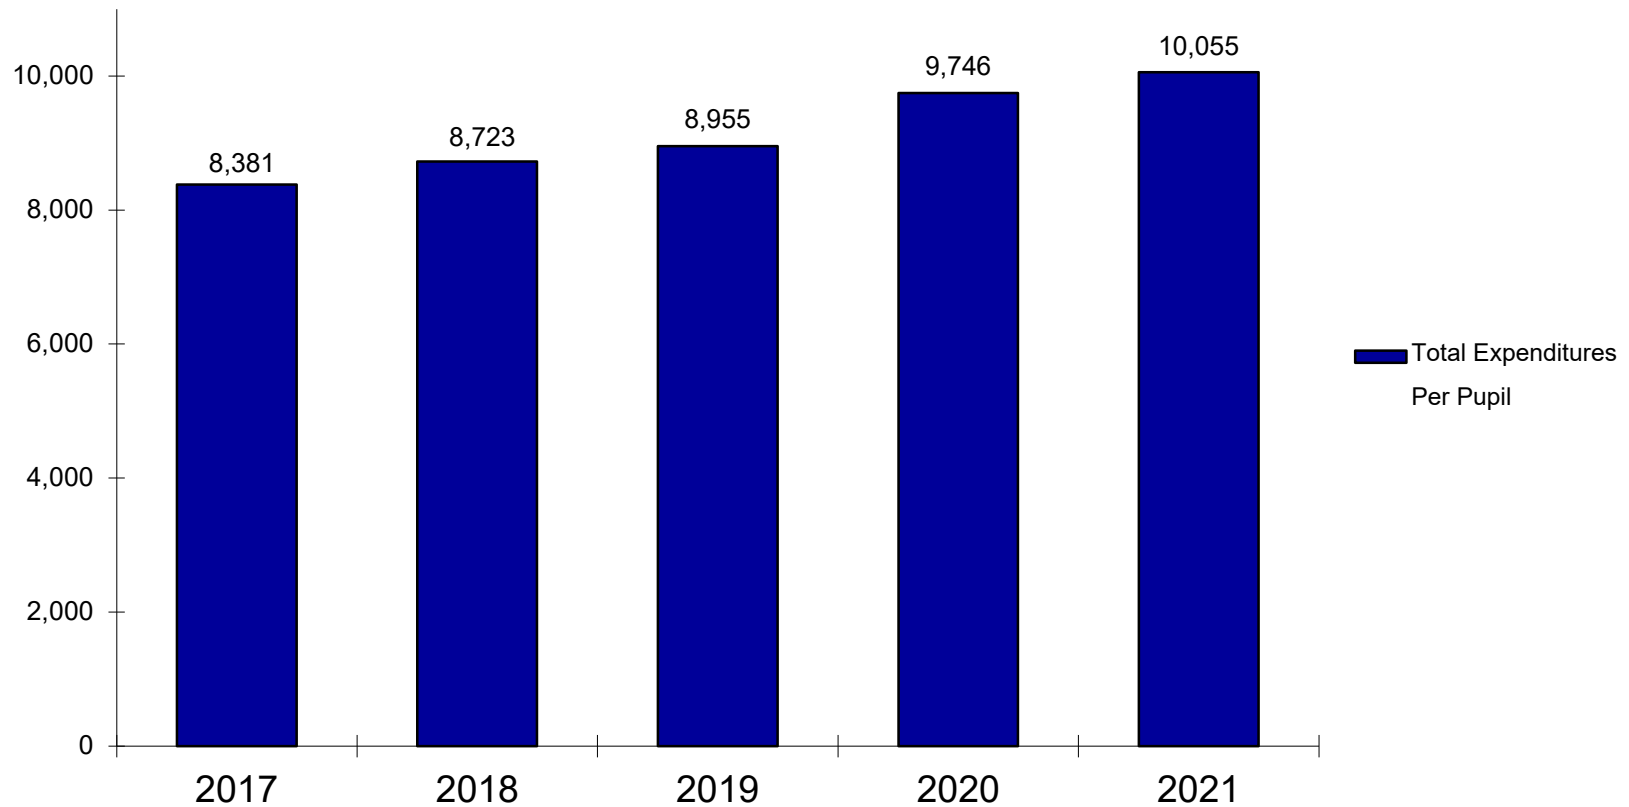

# Socorro Independent School District

## General Fund Per Pupil Expenditures Per School Year

This information is based on extracts from the annual reports and is not intended to present complete financial information.