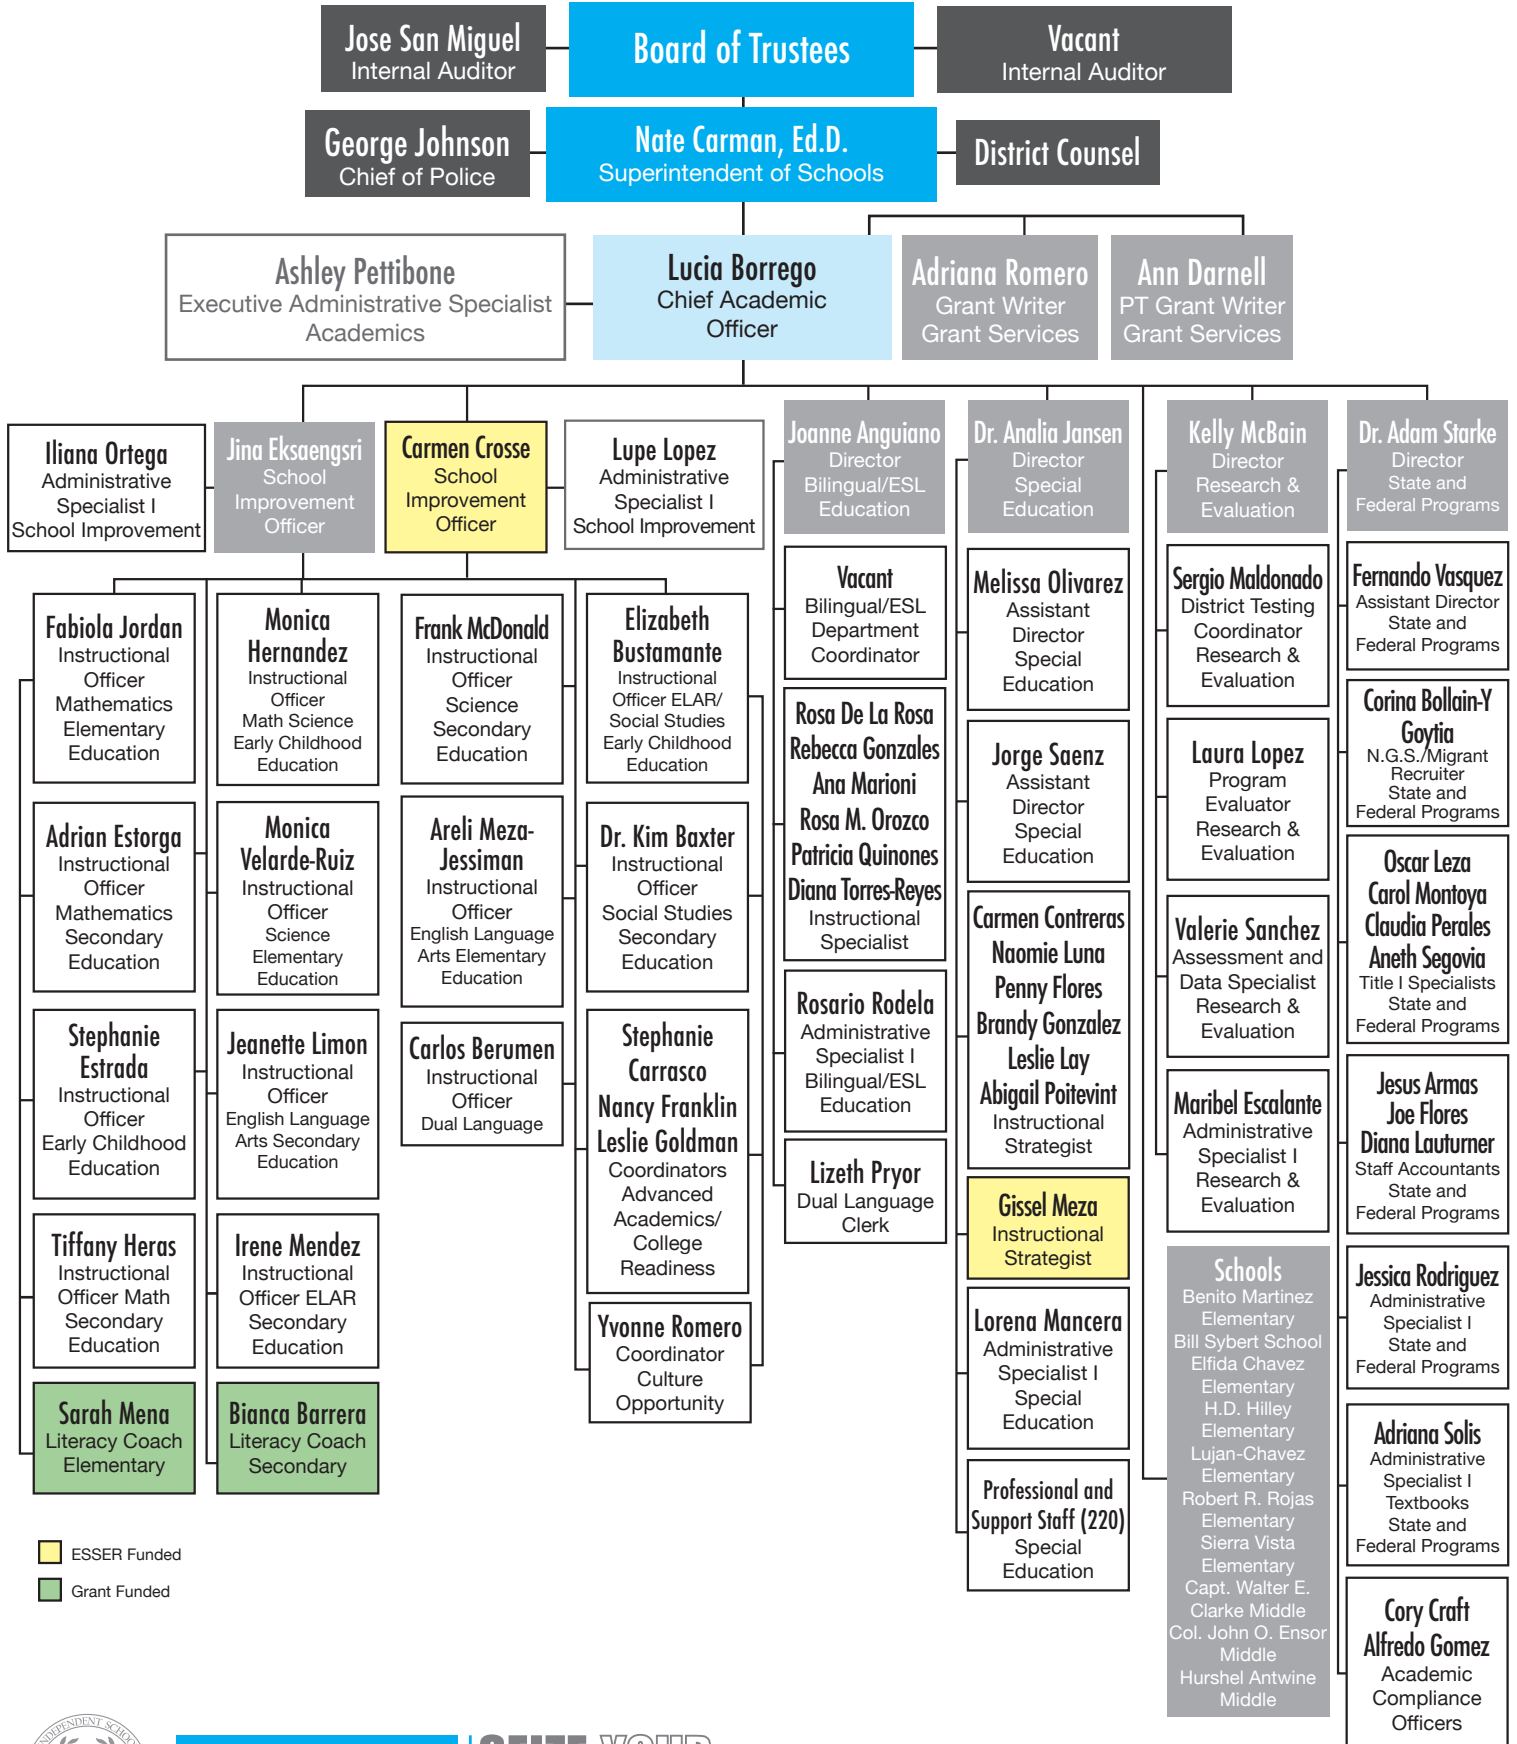

# ACADEMIC SERVICES ORGANIZATIONAL CHART

ESSER Funded  
 Grant Funded

**#TeamSISD** | **SEIZE YOUR OPPORTUNITY**