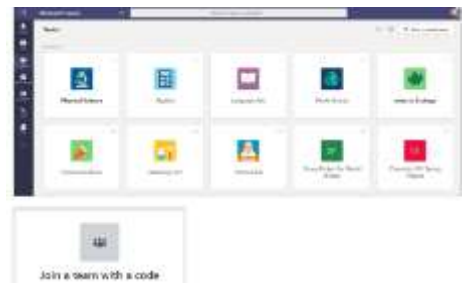

Step 6 Click on your teacher's Class TEAMS