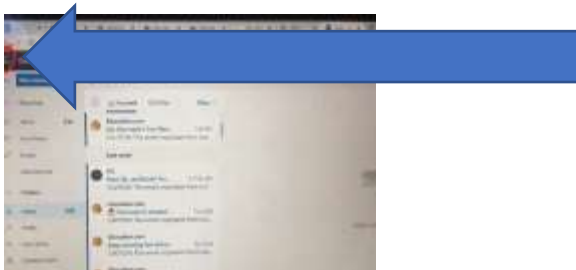

Student Sign on to TEAMS

Step 1 search for <https://my.sisd.net>

Step 2 Sign in with student's SISD email and password. Teacher, school, and district helpdesk 937-4400 or 937-1111

Step 3 Click on the left top corner email link.

Step 4 Student email opens, Click APP launcher in corner looks like small squares (WAFFLE).

Step 5 Click on TEAMS

Step 6 Click on your teacher's Class TEAMS

Step 7 Click on Calendar to see Meetings

Step 8 Click on Meeting to JOIN